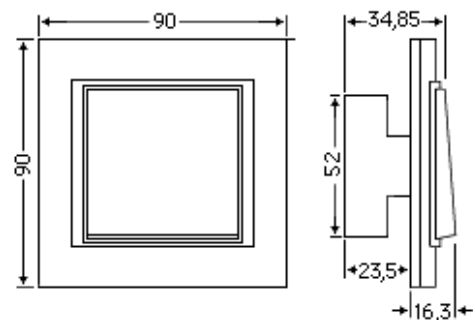

GIRA

Sockets

Serial: GIRA System 55
 Colour: White
 Protection class: IP20
 Rated current: 13A
 Rated voltage: 250V

GIRA System 55 has a beautiful finish with a curved frame which is easily cleaned. The socket is supplied with back box fitting.

TYPES AND DIMENSIONS

Single, Back box: H: 90 x W: 90 x D: 34,85 mm

Double, Back box: H: 90 x W: 161,1 x D: 34,85 mm

Available without switch