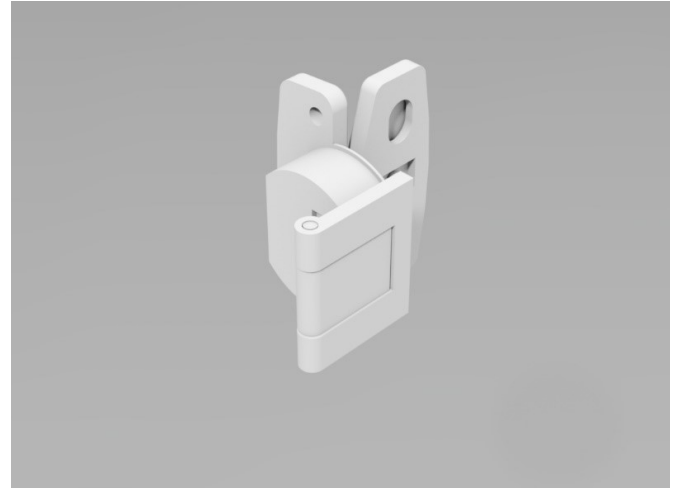

Omega hinges

Data sheet

DESCRIPTION

Hinges can be adjusted sideways. The hinges are mashed in to achieve better hygiene.

SPECIFICATIONS

Material: Zinc

Colour: Galvanized

270 degree opening angle